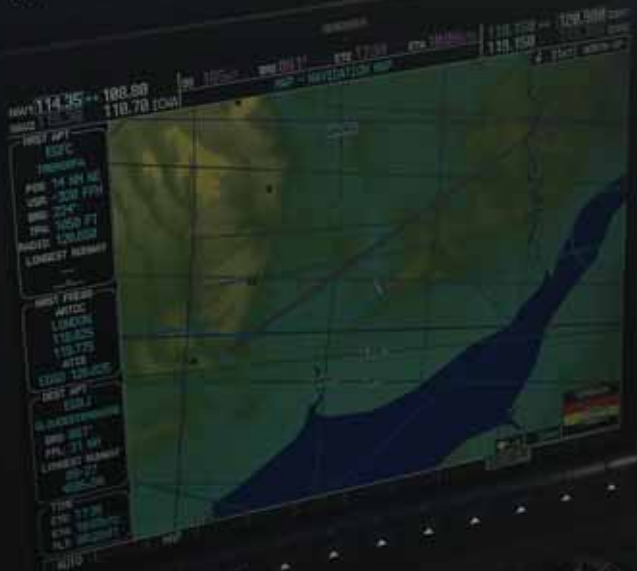

COM1 COM2
COM3 COM4
COM5 COM6

NAV
HOG

CRS BARO
RANGE
PAN

MEMO
PFL
CLR
ENT
FMS

CHRONOMETER

V. V. 122 KIAS

P2006

EMERGENCY WARNING RESTRAINTS